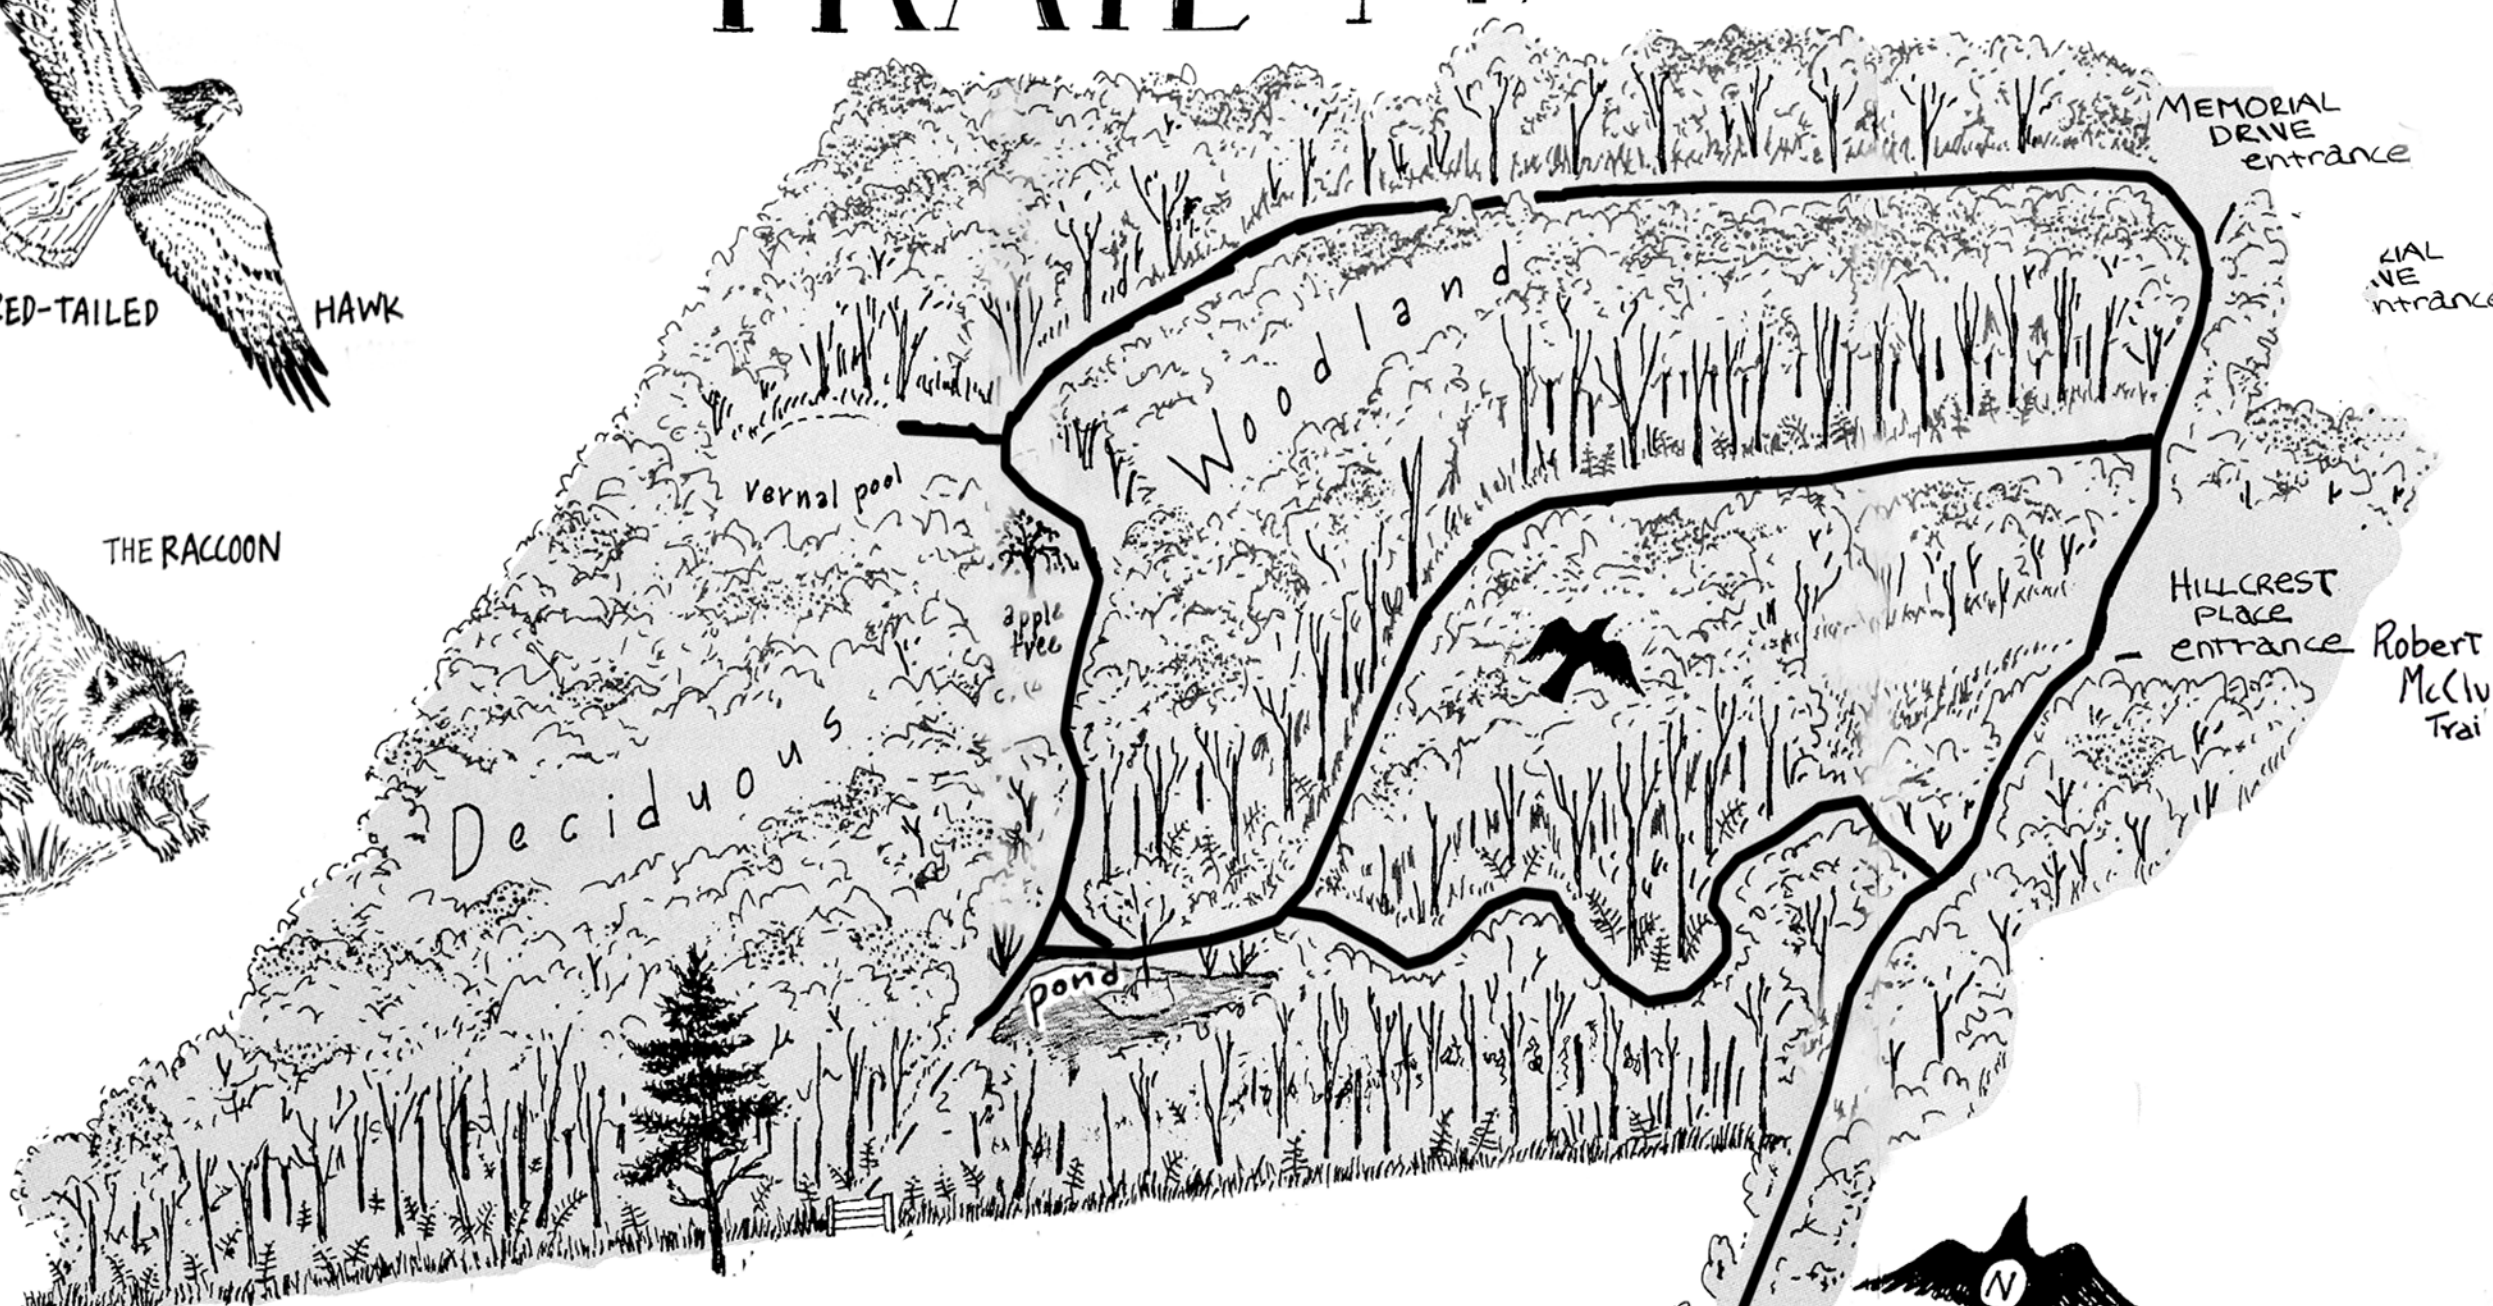

# TRAIL MAP

Amherst, Massachusetts

## LARCH HILL CONSERVATION AREA

- KEY:
- Deciduous Tree
  - Witch Hazel
  - White Pine
  - Apple Tree
  - Norway Spruce
  - Cattails
  - Stream
  - Eastern Hemlock
  - Pond
  - European Larch
  - Open Woodland
  - Trail
  - Gate

A Bird's Eye View of the Larch Hill Conservation Area: Custom Map Design by Marco Marchallo ©1996  
 Adapted and modified by Rebecca Reid 2005