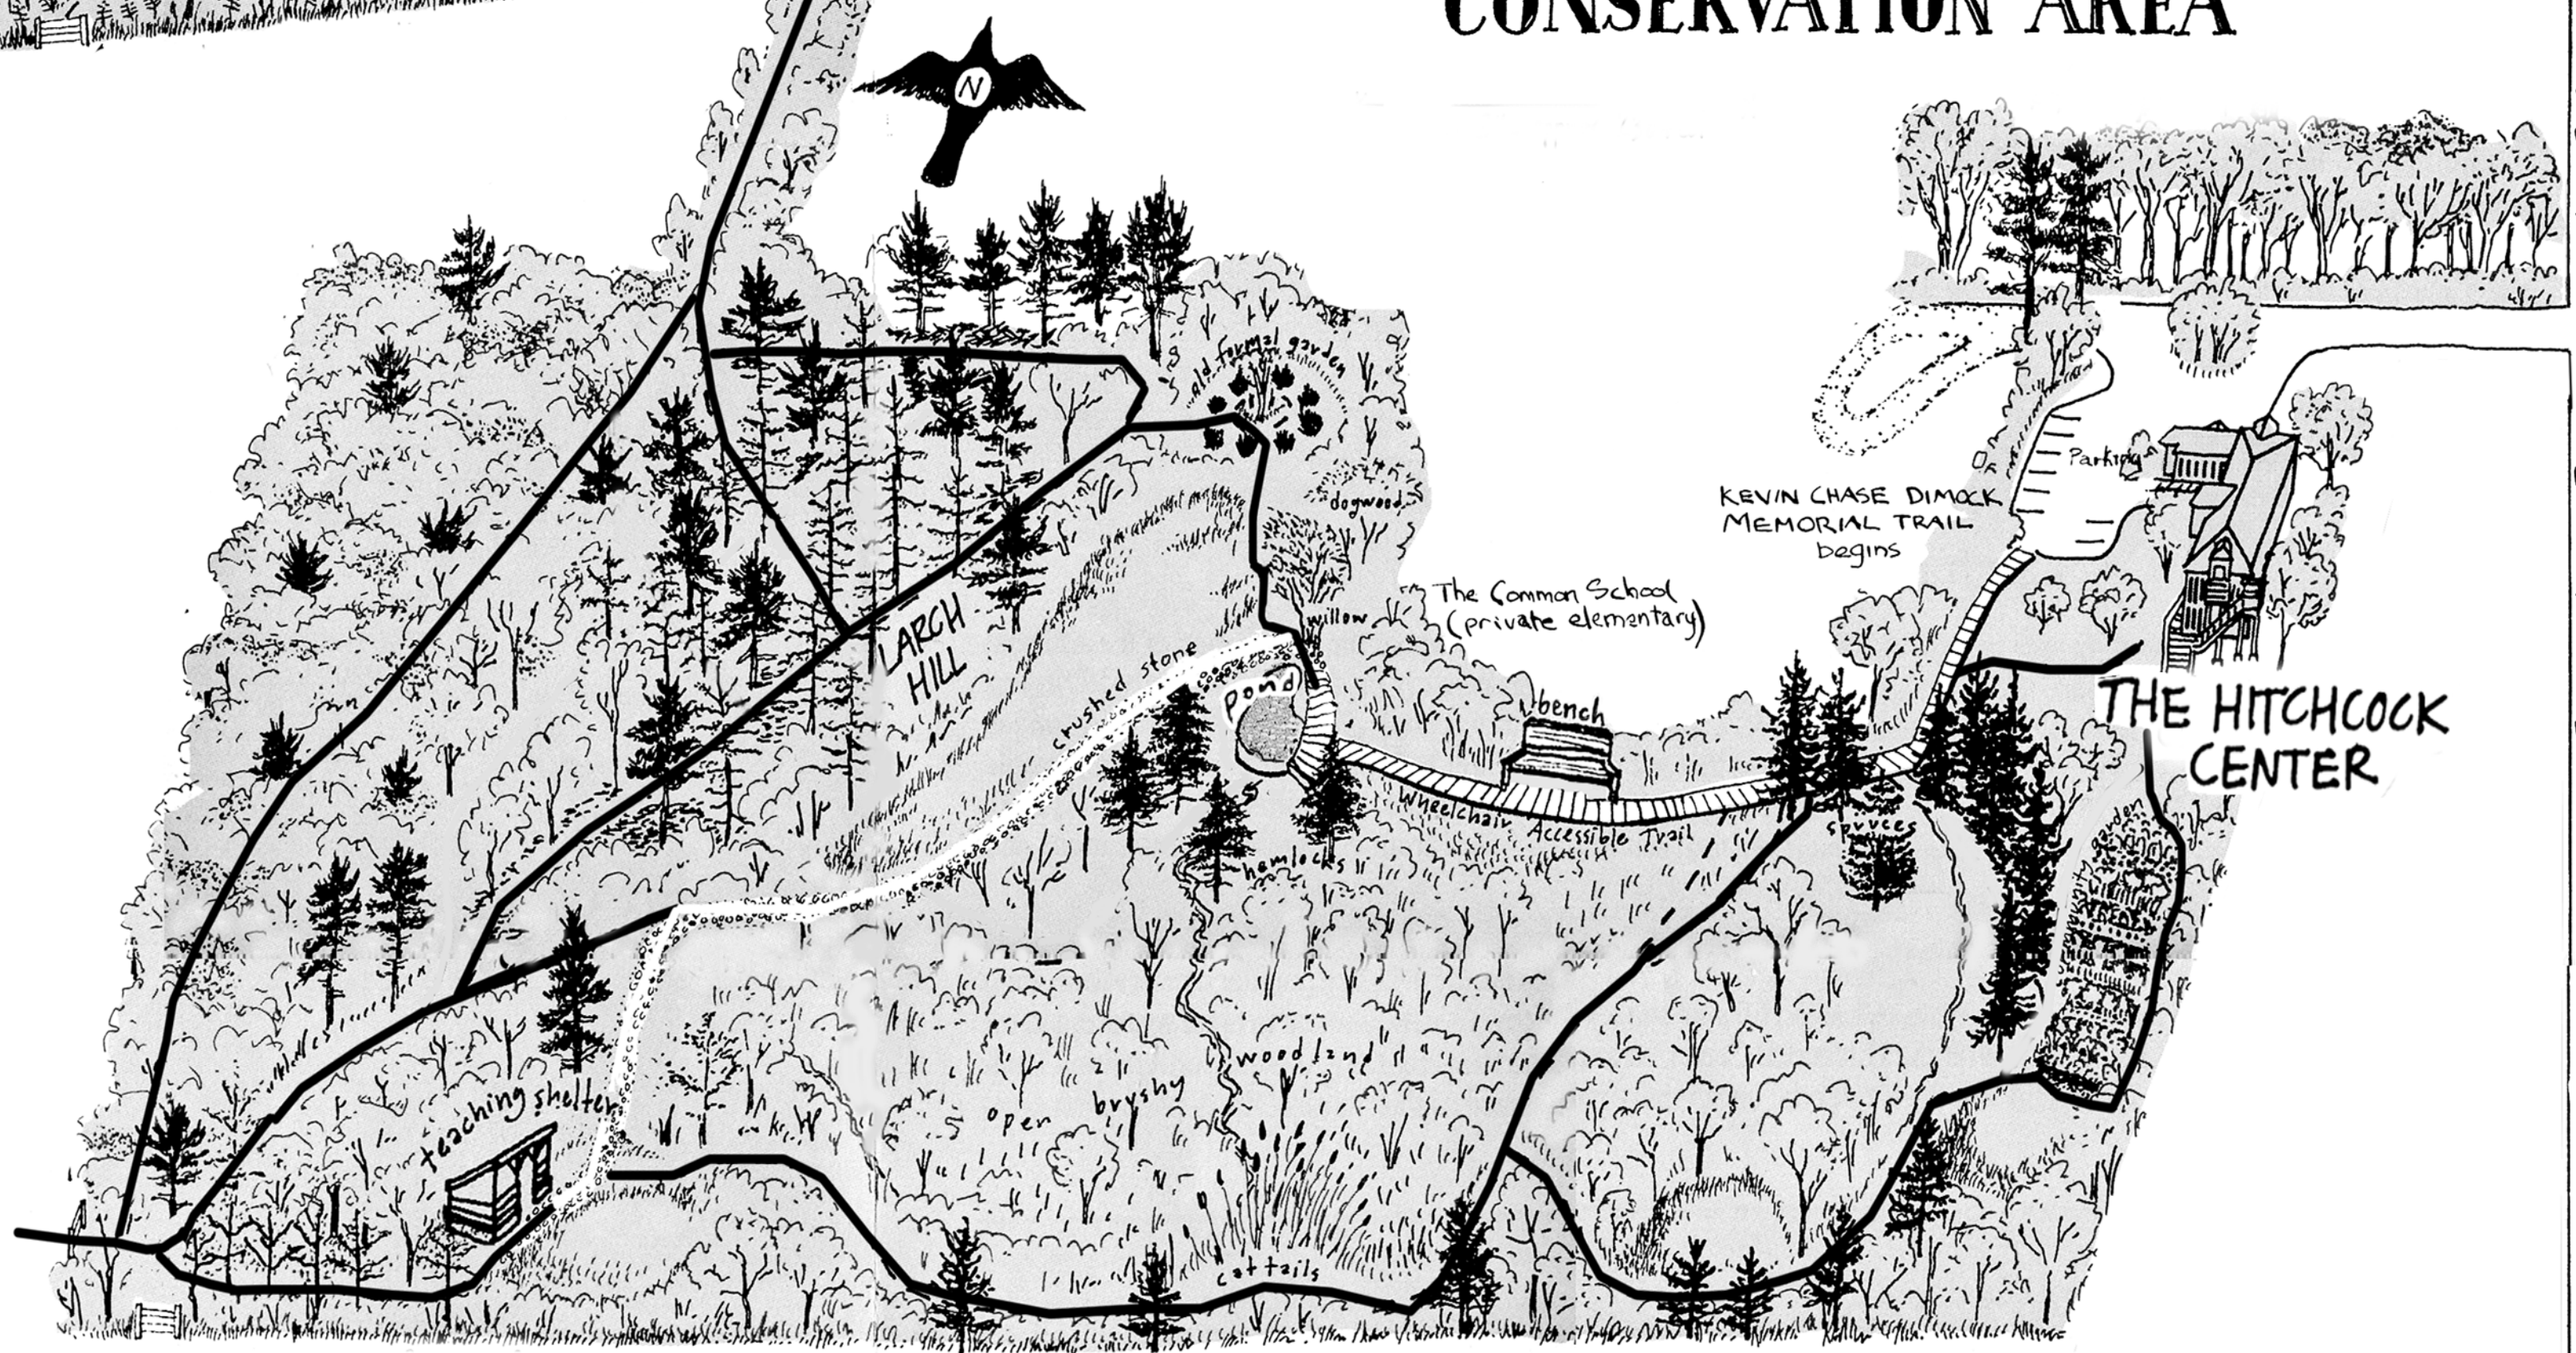

# TRAIL MAP

Amherst, Massachusetts

## LARCH HILL CONSERVATION AREA

- KEY:
- Deciduous Tree
  - Witch Hazel
  - White Pine
  - Apple Tree
  - Norway Spruce
  - Cattails
  - Stream
  - Eastern Hemlock
  - Pond
  - European Larch
  - Open Woodland
  - Trail
  - Gate

A Bird's Eye View of the Larch Hill Conservation Area: Custom Map Design by Marco Marchallo ©1996  
 Adapted and modified by Rebecca Reid 2005